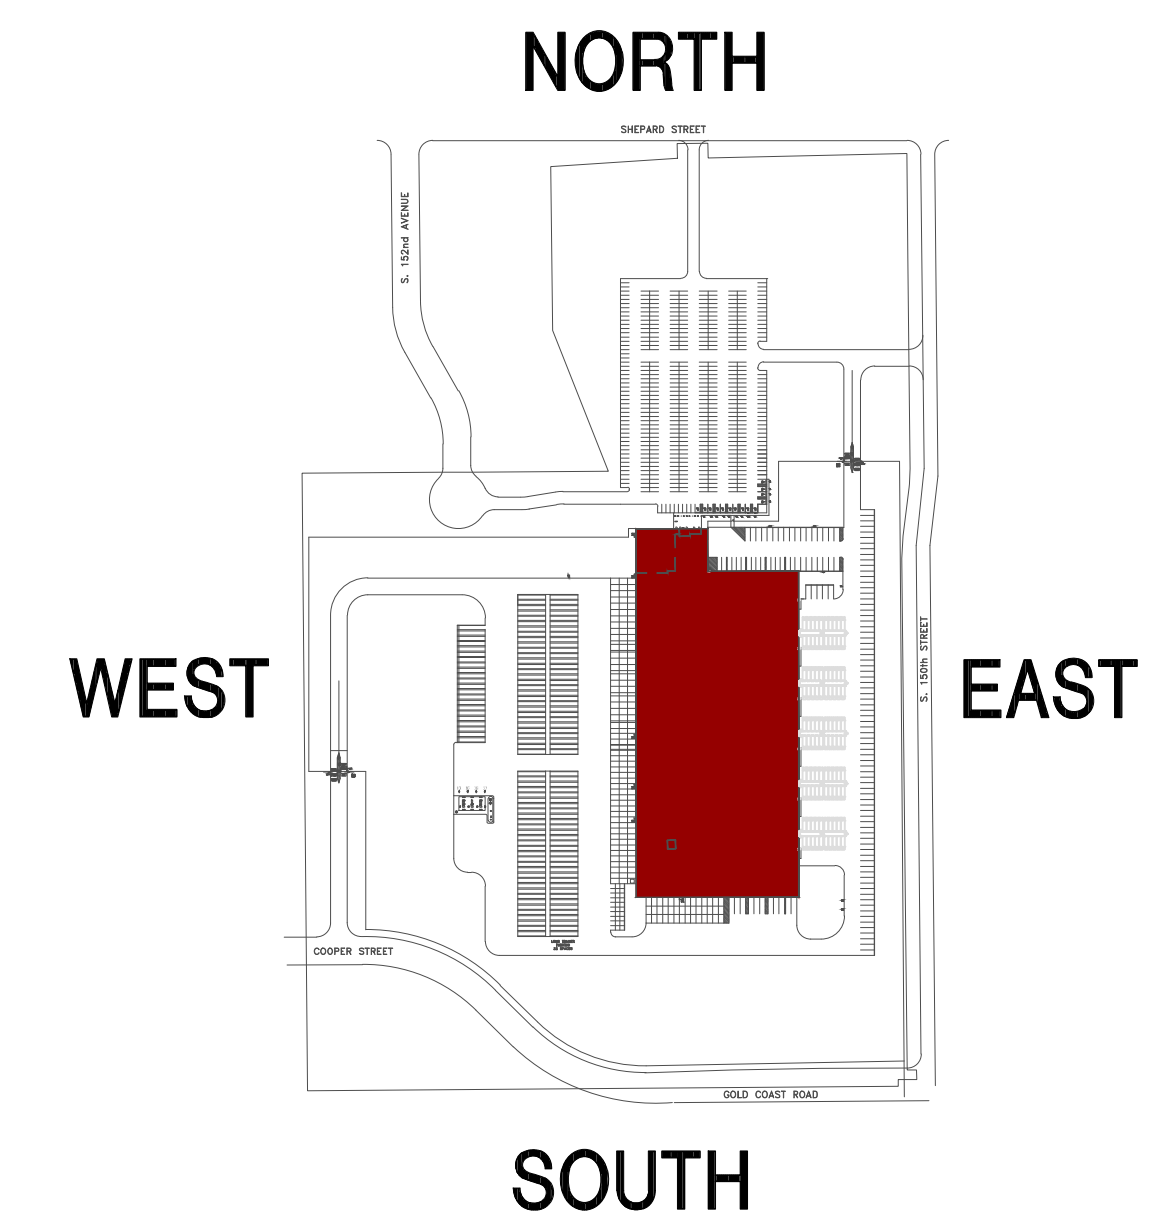

WEST ELEVATION

SOUTH ELEVATION

EAST ELEVATION

NORTH ELEVATION

PAINT LEGEND

- SHERWIN WILLIAMS SW7029 AGREEABLE GRAY
- SHERWIN WILLIAMS SW7017 DORIAN GRAY
- SHERWIN WILLIAMS SW7019 GAUNTLET GRAY

PROPOSED ELEVATIONS
PAPILLION, NEBRASKA