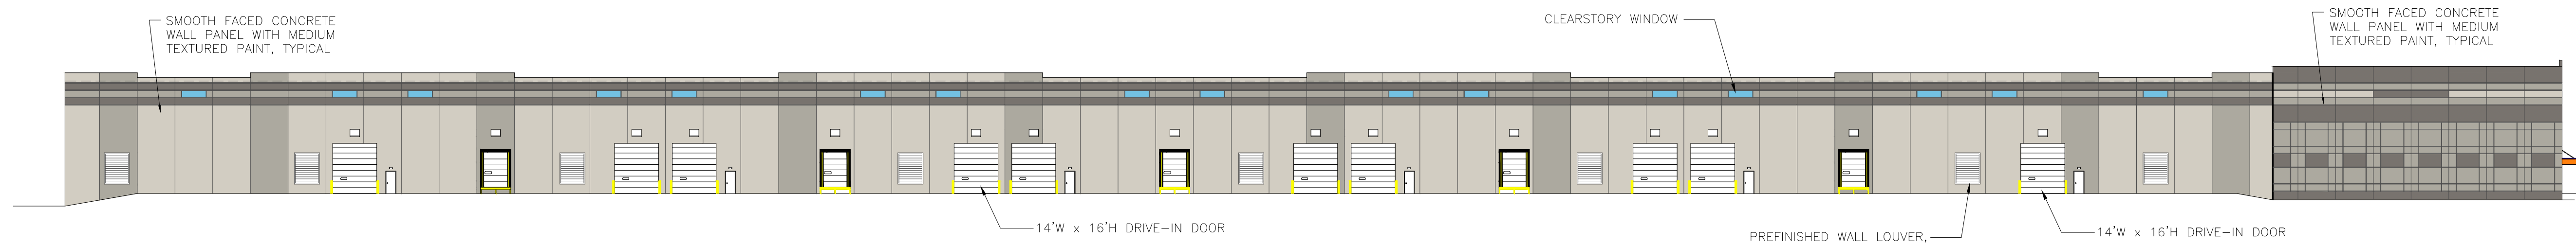

WEST ELEVATION

SOUTH ELEVATION

EAST ELEVATION

NORTH ELEVATION

PAINT LEGEND

- SHERWIN WILLIAMS SW7029 AGREEABLE GRAY
- SHERWIN WILLIAMS SW7017 DORIAN GRAY
- SHERWIN WILLIAMS SW7019 GAUNTLET GRAY

PROPOSED ELEVATIONS
PAPILLION, NEBRASKA