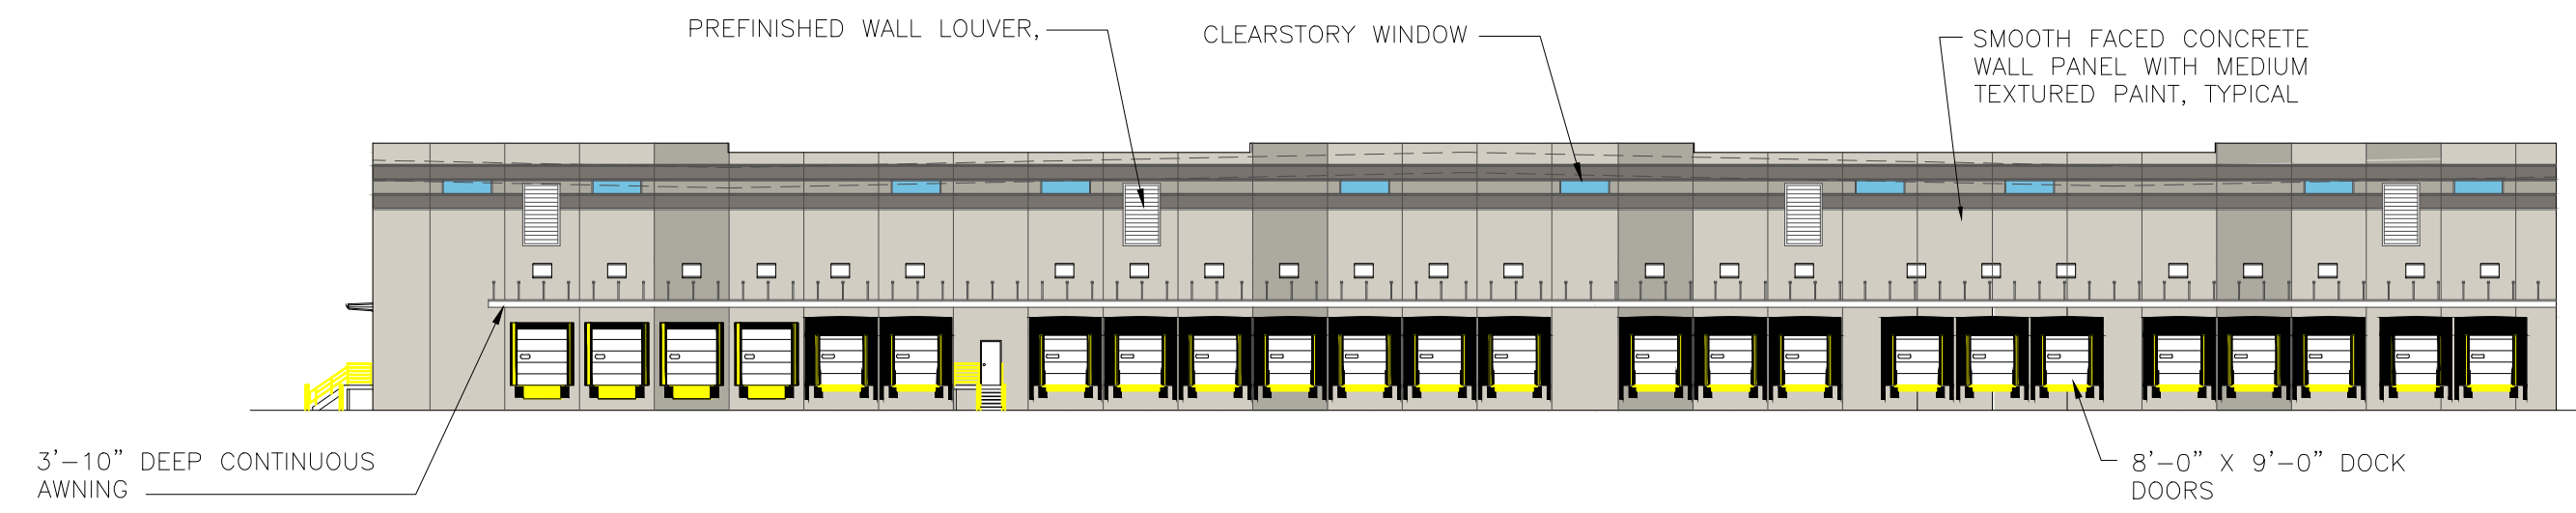

WEST ELEVATION

SOUTH ELEVATION

EAST ELEVATION

NORTH ELEVATION

PAINT LEGEND

- SHERWIN WILLIAMS SW7029 AGREEABLE GRAY
- SHERWIN WILLIAMS SW7017 DORIAN GRAY
- SHERWIN WILLIAMS SW7019 GAUNTLET GRAY

PROPOSED ELEVATIONS
PAPILLION, NEBRASKA