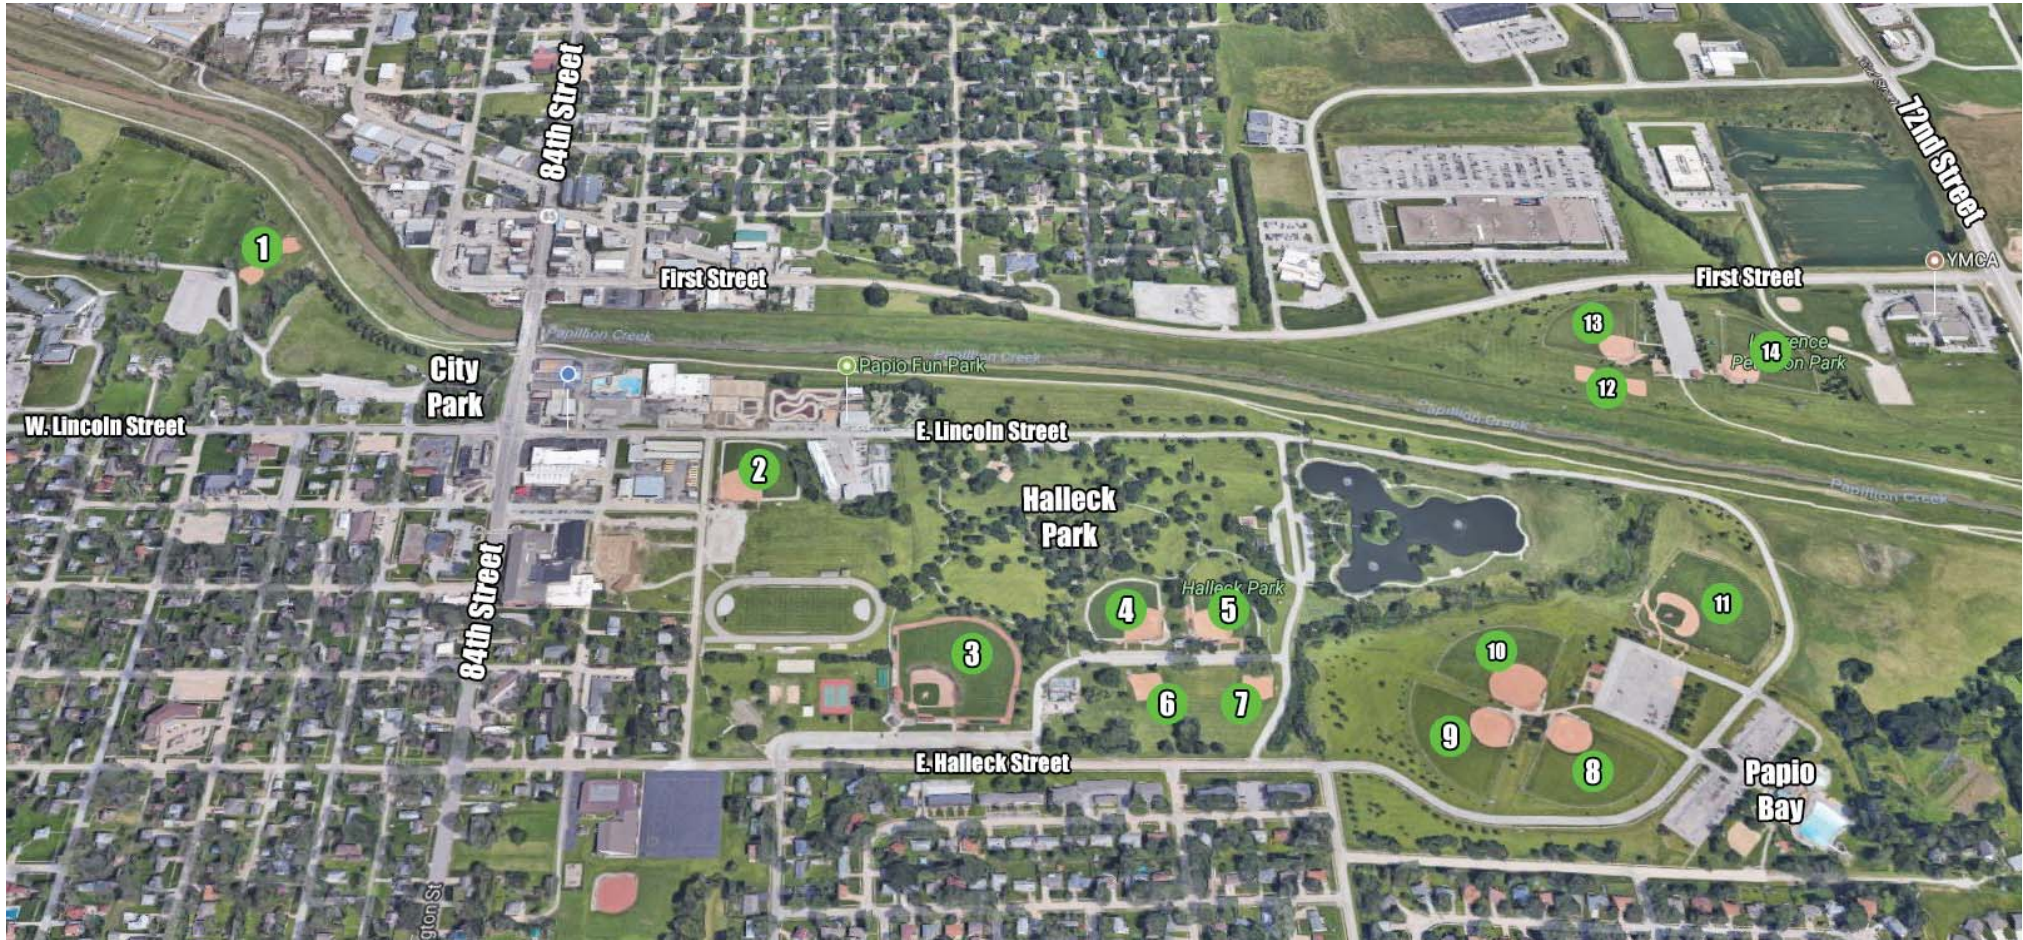

City of Papillion Recreation Department

Baseball & Softball Field Map | All fields are City Permits Only

NUMBER	NAME	ADDRESS	NUMBER	NAME	ADDRESS
1	Backstop North and South	400 W Lincoln St	8	Papio Bay #1	800 E Halleck St
2	Halleck West	307 S Monroe St	9	Papio Bay #2	800 E Halleck St
3	Fricke Field	500 E Halleck St	10	Papio Bay #3	800 E Halleck St
4	Blondy Ruff	603 E Halleck St	11	Papio Bay #4	800 E Halleck St
5	Volunteer	603 E Halleck St	12	T-Ball East and West	1001 E First St
6	Backstop West	603 E Halleck St	13	Petersen West	1001 E First St
7	Backstop East	603 E Halleck St	14	Petersen East	1001 E First St