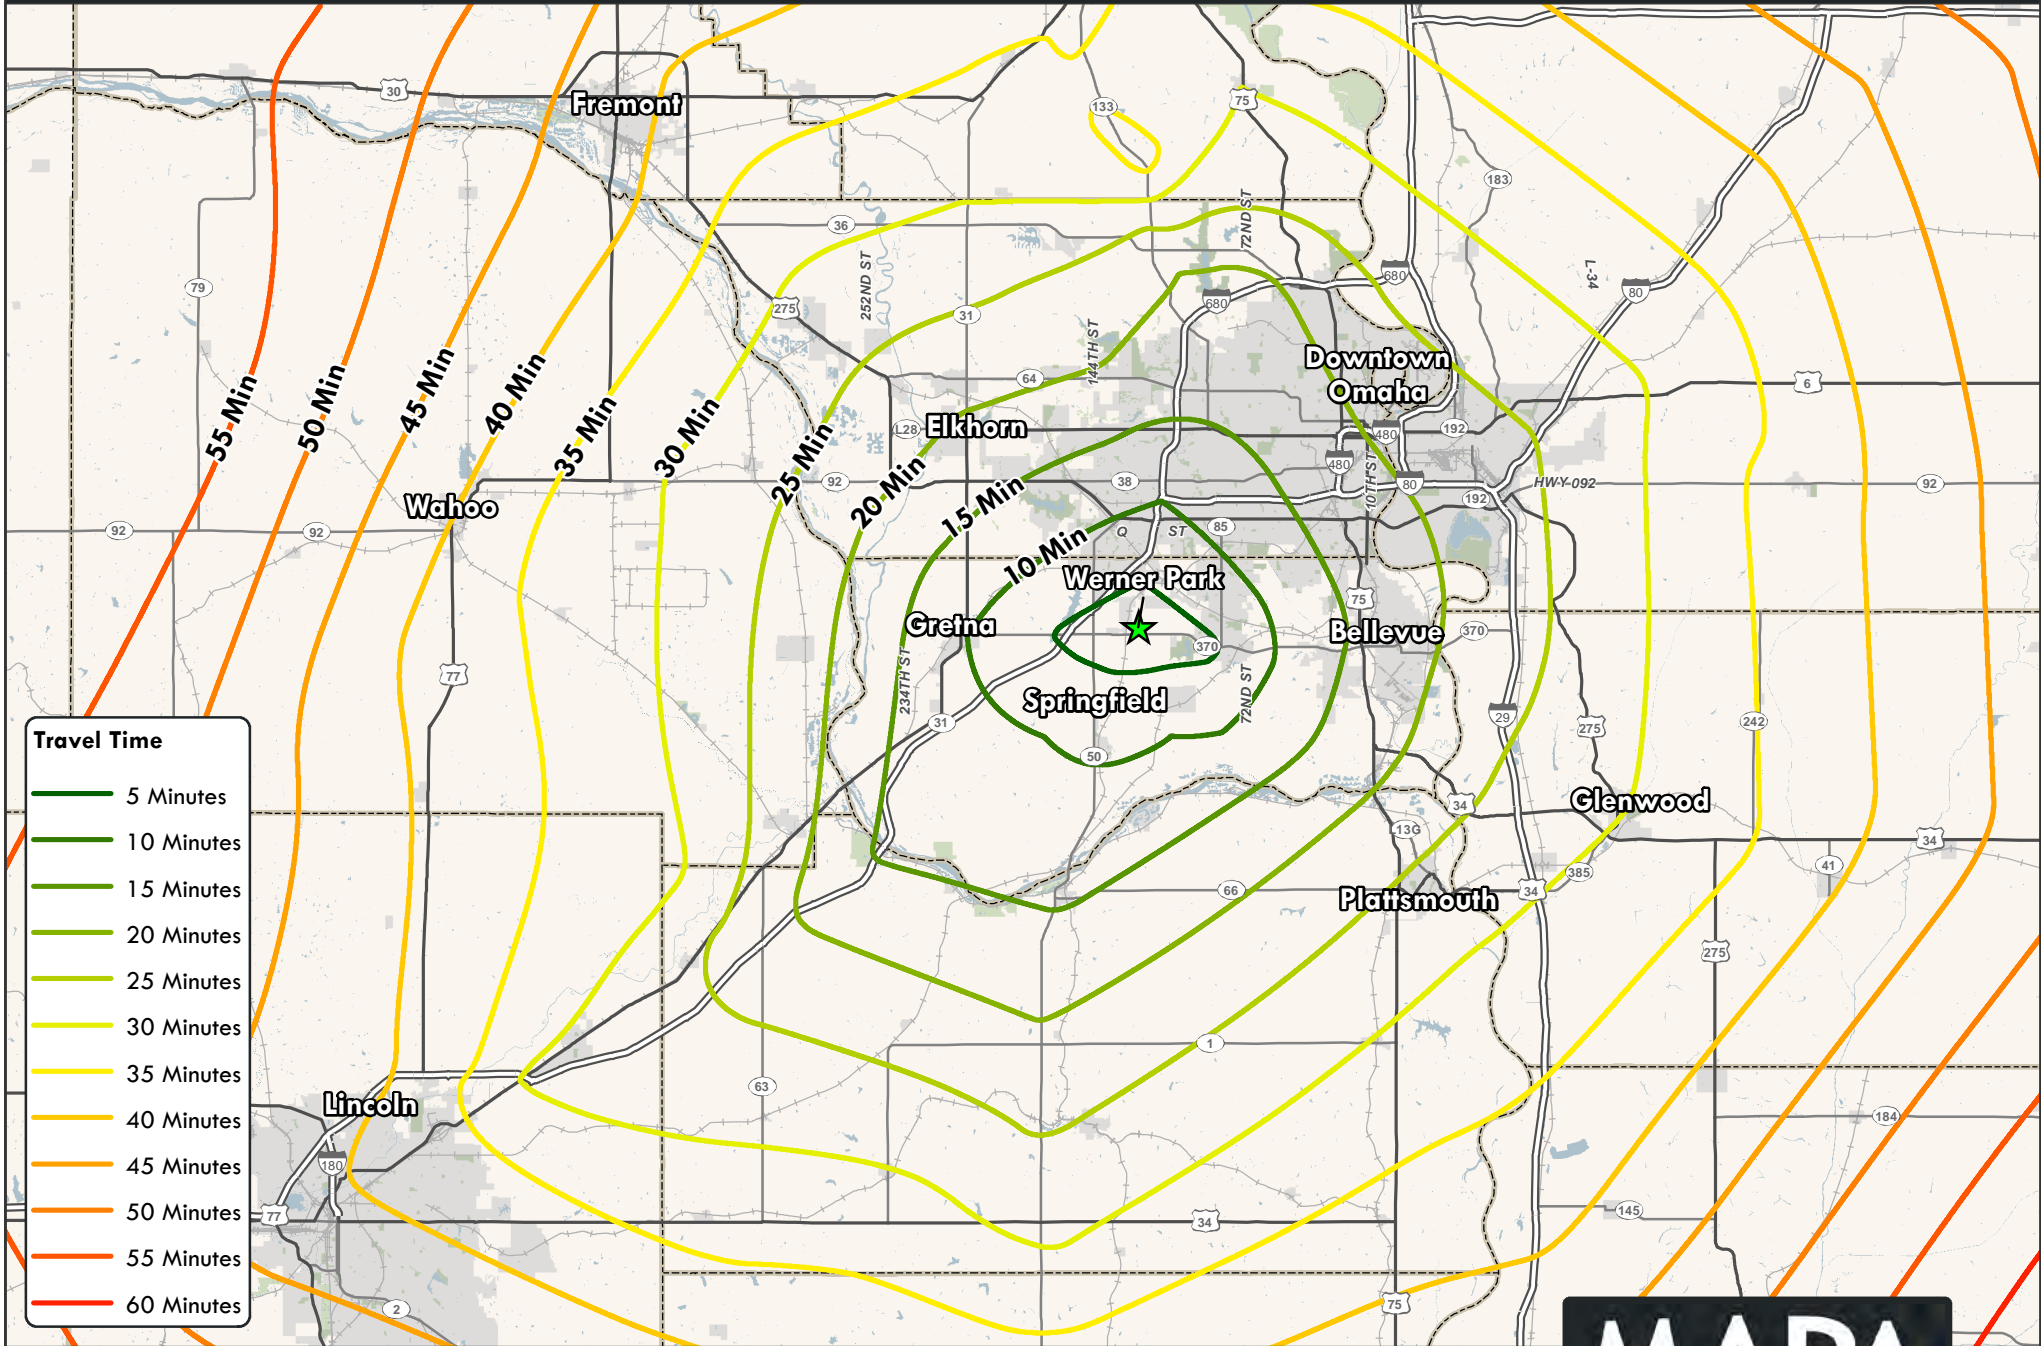

# Metro Area Travel Times From Werner Park

## Travel Time

- 5 Minutes
- 10 Minutes
- 15 Minutes
- 20 Minutes
- 25 Minutes
- 30 Minutes
- 35 Minutes
- 40 Minutes
- 45 Minutes
- 50 Minutes
- 55 Minutes
- 60 Minutes

0 5 10 20 Miles