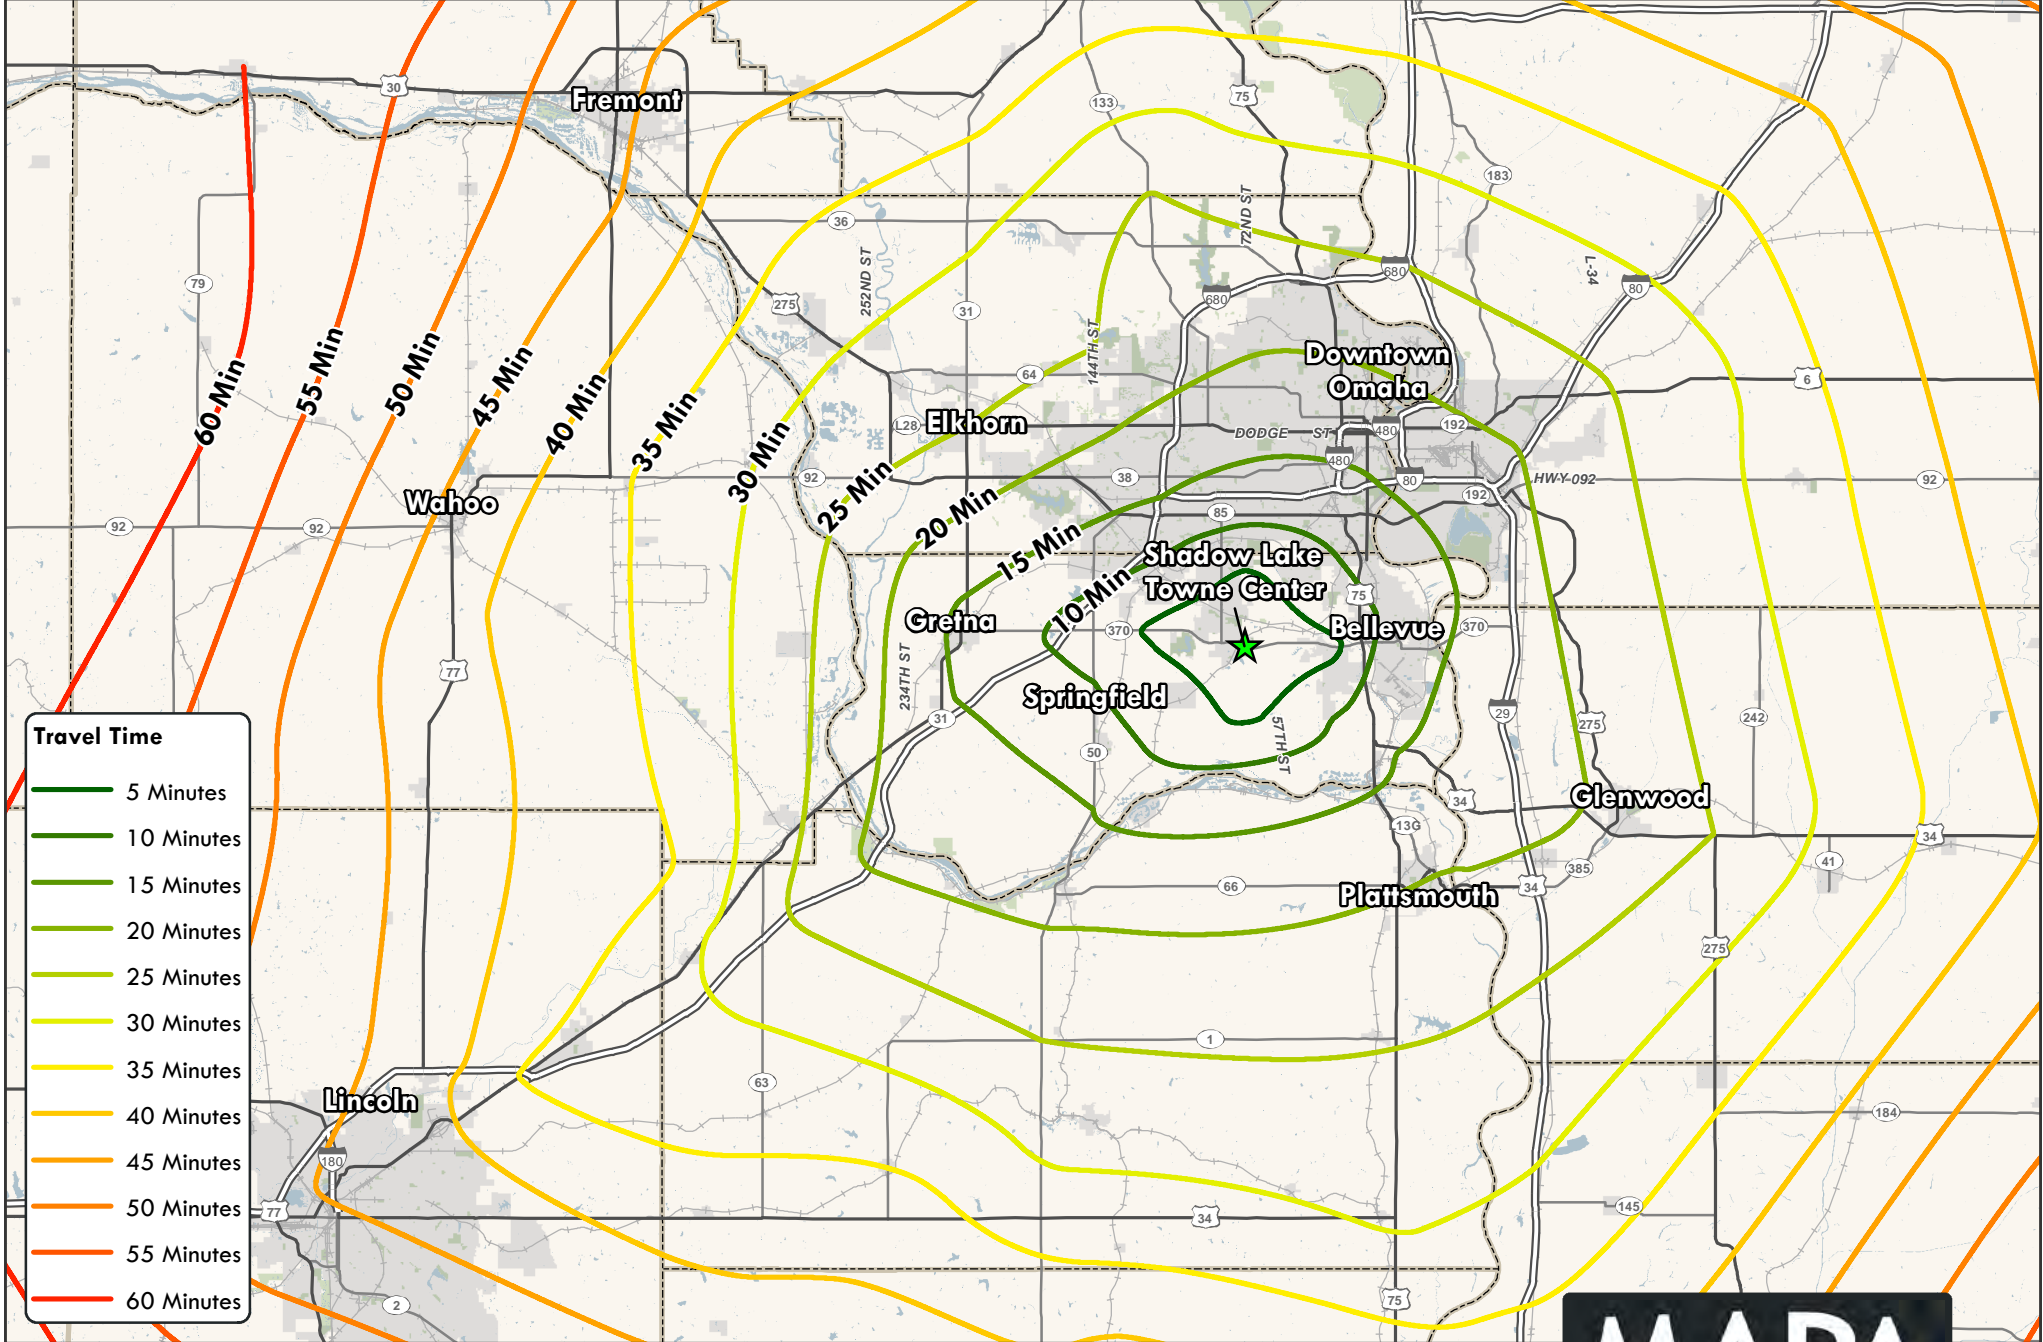

Metro Area Travel Times From Shadow Lake Towne Center

Travel Time	
	5 Minutes
	10 Minutes
	15 Minutes
	20 Minutes
	25 Minutes
	30 Minutes
	35 Minutes
	40 Minutes
	45 Minutes
	50 Minutes
	55 Minutes
	60 Minutes